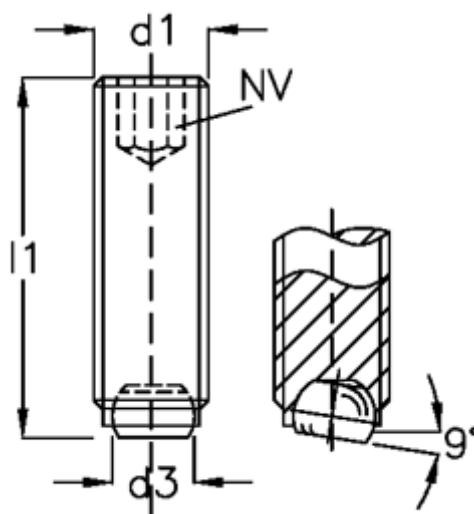

Article number: 20904745

Description: E+G Ball point screw  
GN 605-M16-20-V

## Measures

---

d1	= M16
d2	= 12.0
d3	= 10.7
Internal hexagon	= 8
l1	= 20